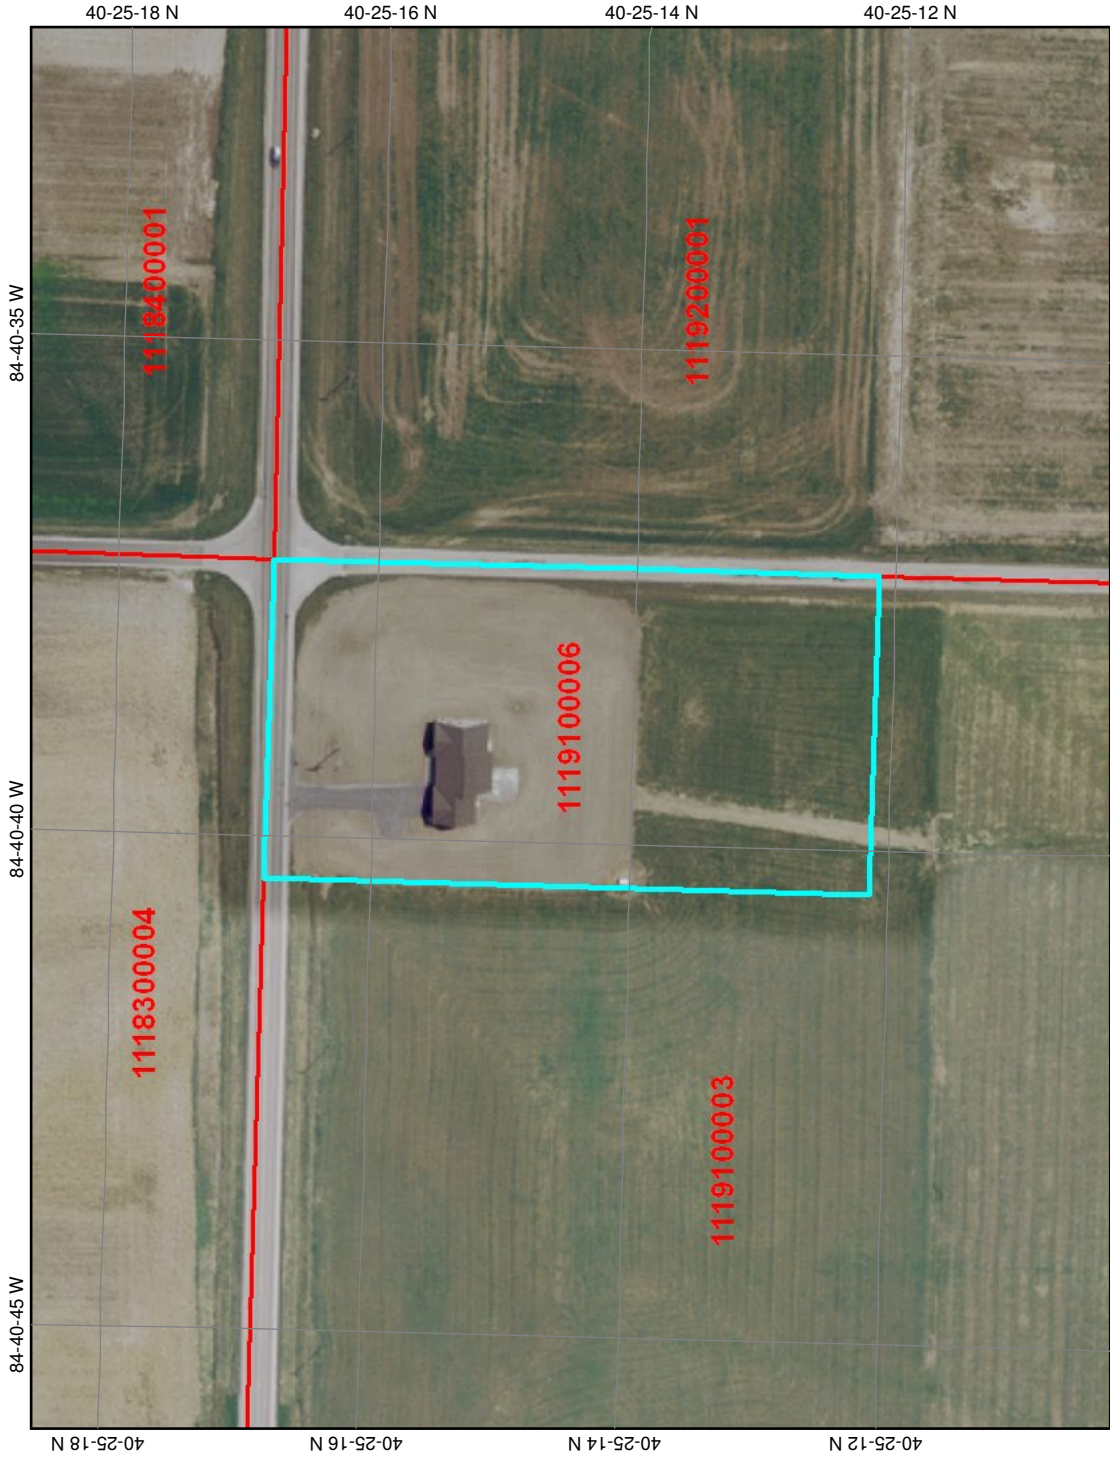

State Highways

US Highways

Water

Lake

Streams

Scale: 1:1,800

Map center: 1362279, 282279

This map is a user generated static output from an Internet mapping site and is for general reference only. Data layers that appear on this map may or may not be accurate, current, or otherwise reliable. THIS MAP IS NOT TO BE USED FOR NAVIGATION.